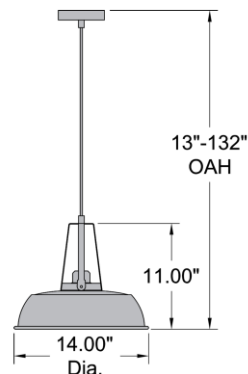

FIXTURE	BACKPLATE / CANOPY
Length:	Length
Width:	Width:
Diameter 14"	Diameter: 4.75"
Height: 11"	Height: 1.75"
Extension:	
Overall Height: 13-132"	

TECHNICAL SPECIFICATIONS

SPECIFICATIONS

Frame Material: Metal
Diffuser Material: N/A
Lamping Type: E-26 (Incandescent) Jbox: Standard
Lamping Base: E-26 Lamp Wattage: 10 W
Lamp Quantity: 1 Total Wattage: 10 W
Voltage: 120v Lamps Included: Yes

Additional Notes:

10 feet of black cord included

Project Name: _____

Location: _____

Type: _____

Quantity: _____

Notes:

LINE DRAWING

IES FILE

In addition to Access Lighting's purchase and warranty terms and conditions, by signing below or placing an order, you agree that you are authorized to bind the entity placing any order and acknowledge the following: All of sizes and measurements are approximate and all images are for illustrative purposes only. In the event of an inconsistency, the "Product Measurements" section controls. There also may be slight differences in the colors and designs compared to the displayed and printed images.